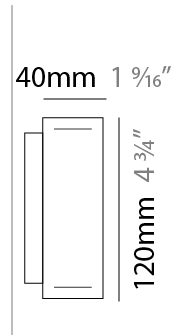

LED120 SURFACE

D73029- -

base number
Color   Finish
Temperature   Options

1. To build a product code in our configurator select the specify button on the base model # product page
2. To build a manual product code on this datasheet choose from the options listed below in blue font and add the suffix to the base model #

GENERAL

Series: Woodlin
Subseries: LED120
Brand: Tunto
Division: Design
Mounting Type: Surface
Mounting Location: Wall
Subcategory: Profile

PHYSICAL

Shape: Rectangle
Length (mm): 700
Length (in): 27 ⁹/₁₆
Width (mm): 40
Width (in): 1 ⁹/₁₆
Height (mm): 120
Height (in): 4 ³/₄
Extension (mm): 40
Extension (in): 1 ⁹/₁₆
Light Distribution: Direct / Indirect
Diffuser: Opal
Fixture Finish: [WAL / ASH / OAK / BLK / WHI](#)
Fixture Material: Wood

ELECTRICAL

Lamp Type: LED
Input Wattage (W): 31
Total Output Wattage (W): 25.3
Dimming: Tri-Mode (Non-Dimming and Phase Dimming (120Vac only) and 0-10V Dimming)
Driver Included: Yes
Driver Location: Remote
Driver Type: Constant Current - Universal
Driver Class: Class 2
Housing: ENCP3
Input Voltage (V): 120 - 277
Constant Current (MA): 700

LED

Color Temperature (°K): [2700 / 3000 / 4000](#)
Max. Delivered Lumen (lm): 1500
CRI: >93 CRI
Lamp Life (hrs): 50000

OPTICAL

RATINGS AND CERTIFICATIONS

Certified By: Certified for North American Standards
IP rating: IP20

PROJECT
TYPE
SPECIFIER
QUANTITY
DATE

700mm 27 ⁹/₁₆"

Indirect