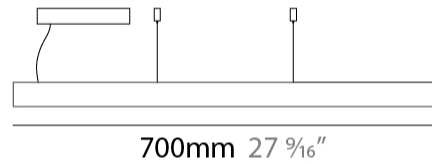

LED40 SUSPENSION

D71004-

base number
Color   Finish
Temperature   Options

1. To build a product code in our configurator select the specify button on the base model # product page
2. To build a manual product code on this datasheet choose from the options listed below in blue font and add the suffix to the base model #

GENERAL

Series: Woodlin
Subseries: LED40
Brand: Tunto
Division: Design
Mounting Type: Suspension
Mounting Location: Ceiling
Subcategory: Profile

PHYSICAL

Shape: Rectangle
Length (mm): 700
Length (in): 27 ⁹/₁₆
Width (mm): 400
Width (in): 15 ³/₄
Height (mm): 40
Height (in): 1 ⁹/₁₆
Max. Overall Height (mm): 2040
Max. Overall Height (in): 80 ⁵/₁₆
Light Distribution: Direct
Diffuser: Opal
Fixture Finish: [WAL / ASH / OAK / BLK / WHI](#)
Fixture Material: Wood

ELECTRICAL

Lamp Type: LED
Input Wattage (W): 23
Total Output Wattage (W): 19
Dimming: Tri-Mode (Non-Dimming and Phase Dimming (120Vac only) and 0-10V Dimming)
Driver Included: Yes
Driver Location: Integrated
Driver Type: Constant Current - Universal
Driver Class: Class 2
Input Voltage (V): 120 - 277
Constant Current (MA): 700

LED

Color Temperature (°K): [3000](#)
Max. Delivered Lumen (lm): 1300
CRI: >93 CRI
Lamp Life (hrs): 50000

OPTICAL

RATINGS AND CERTIFICATIONS

Certified By: Certified for North American Standards
IP rating: IP20

40mm 1 ⁹/₁₆"

Direct