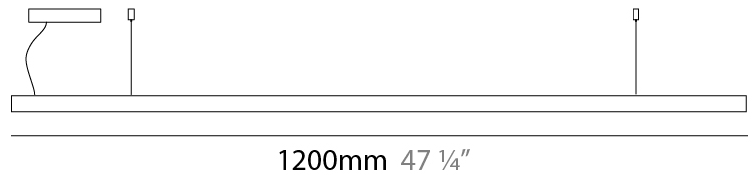

PROJECT
TYPE
SPECIFIER
QUANTITY
DATE

LED28 SUSPENSION

D71009-

base number
Color   Finish
Temperature   Options

1. To build a product code in our configurator select the specify button on the base model # product page
2. To build a manual product code on this datasheet choose from the options listed below in blue font and add the suffix to the base model #

GENERAL

Series: Woodlin
Subseries: LED28
Brand: Tunto
Division: Design
Mounting Type: Suspension
Mounting Location: Ceiling
Subcategory: Profile

PHYSICAL

Shape: Rectangle
Length (mm): 1200
Length (in): 47 1/4
Width (mm): 28
Width (in): 1 1/8
Height (mm): 28
Height (in): 1 1/8
Max. Overall Height (mm): 2028
Max. Overall Height (in): 79 13/16
Light Distribution: Direct
Diffuser: Opal
Fixture Finish: [WAL](#) / [ASH](#) / [OAK](#) / [BLK](#) / [WHI](#)
Fixture Material: Wood
Cable Details: 2000mm / 78 3/4"

ELECTRICAL

Lamp Type: LED
Input Wattage (W): 25
Total Output Wattage (W): 20.9
Dimming: Tri-Mode (Non-Dimming and Phase Dimming (120Vac only) and 0-10V Dimming)
Driver Included: Yes
Driver Location: Integrated
Driver Type: Constant Current - Universal
Driver Class: Class 2
Input Voltage (V): 120 - 277
Constant Current (MA): 700

LED

Color Temperature (°K): [2700](#) / [3000](#) / [4000](#)
Max. Delivered Lumen (lm): 1300 Standard 3000K
CRI: >93 CRI
Lamp Life (hrs): 50000

OPTICAL

RATINGS AND CERTIFICATIONS

Certified By: Certified for North American Standards
IP rating: IP20

28mm 1 1/8"

Direct